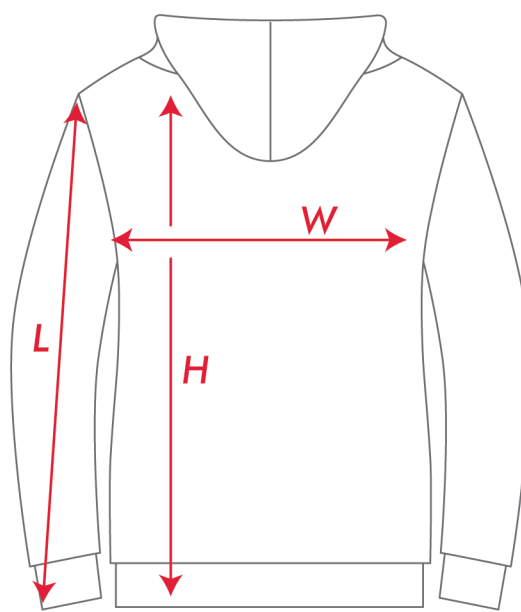

# HOODIE

**GAME DAY**  
APPAREL

CATEGORY: OFF-FIELD GARMENT

PATTERN REF.: 5400

GENDER:  MEN  WOMEN  UNISEX

SUB REF.: HOODIE NO ZIP

SLEEVES:  SHORT  LONG WITH CUFFS

VISUAL:

FRONT

BACK

CONSTITUTION: 4pc hood (2x outside pieces, 2x inside pieces)  
8pc body (1x front, 1x back, 2x sleeves, 2x cuffs, 1x waist band  
1x front pocket)  
1x pair of cords

## SIZE CHART

### KIDS

SIZE		2	4	6	8	10	12	14
Width (W) in mm				480	498	515	532	549
Height (H) in mm				559	577	625	673	671
Sleeve (L) in mm				455	482	558	594	591