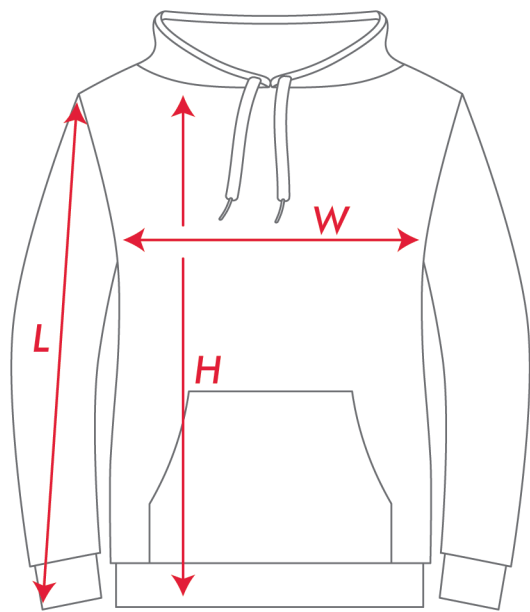

# HOODIE

**GAME DAY**  
APPAREL

CATEGORY: OFF-FIELD GARMENT

PATTERN REF.: 5400

GENDER:  MEN  WOMEN  UNISEX

SUB REF.: HOODIE NO ZIP

SLEEVES:  SHORT  LONG WITH CUFFS

VISUAL:

FRONT

BACK

CONSTITUTION: 4pc hood (2x outside pieces, 2x inside pieces)  
8pc body (1x front, 1x back, 2x sleeves, 2x cuffs, 1x waist band  
1x front pocket)  
1x pair of cords

## SIZE CHART

### KIDS

SIZE		2	4	6	8	10	12	14
Width (W) in mm				480	498	515	532	549
Height (H) in mm				559	577	625	673	671
Sleeve (L) in mm				455	482	558	594	591