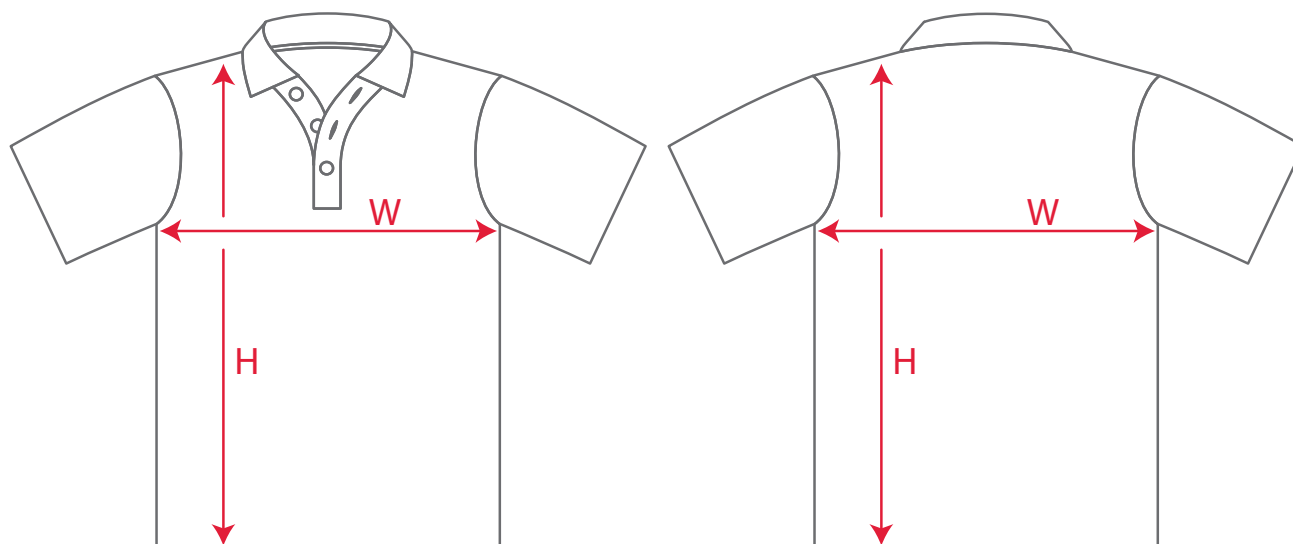

# POLO

CATEGORY: OFF-FIELD GARMENT

PATTERN REF.: 5000TK

GENDER:  MEN  WOMEN  UNISEX

SUB REF.: TK POLO

SLEEVES:  SHORT  LONG WITH CUFFS

VISUAL:

FRONT

BACK

CONSTITUTION: 3pc neck (2x plakets, 1x collar)  
4pc body (1x front, 1x back, 2x sleeves)  
3x buttons

## SIZE CHART

### ADULTS

SIZE	XS	S	M	L	XL	2XL	3XL	4XL
Width (W) in mm	504	518	547	572	594	626	650	674
Height (H) in mm	696	715	733	751	766	783	801	822